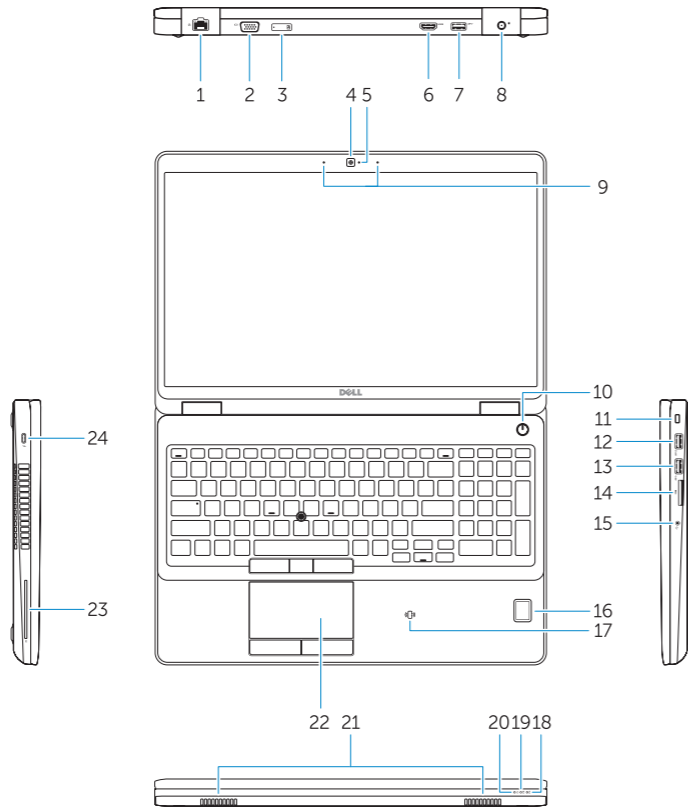

Product support and manuals

Manual dan dukungan produk

Soporte del producto y manuales

Hỗ trợ sản phẩm và sách hướng dẫn

دعم المنتج والدلائل

Contact Dell

Hubungi Dell | Póngase en contacto con Dell

Liên hệ Dell | Dell الاتصال

Regulatory and safety

Regulasi dan keselamatan | Normativa y seguridad

Regulatory model

Model regulatori | Modelo normativo

Model quy định | النموذج التنظيمي

Regulatory type

Jenis regulatori | Tipo normativo

Loại quy định | النوع التنظيمي

Computer model

Model komputer | Modelo de equipo

Model máy tính | موديل الكمبيوتر

[Dell.com/support](#)

[Dell.com/support/manuals](#)

[Dell.com/support/windows](#)

[Dell.com/support/linux](#)

[Dell.com/contactdell](#)

[Dell.com/regulatory_compliance](#)

P48F

P48F001

Dell Precision -3510

Features

Fitur | Funciones | Tính năng | الميزات

1. Network connector
2. VGA connector
3. SIM-card slot (optional)
4. Camera (optional)
5. Camera-status light (optional)
6. HDMI connector 1.4
7. USB 3.0 connector
8. Power connector
9. Dual Array microphones
10. Power button
11. Security-cable slot
12. USB 3.0 connector with PowerShare connector
13. USB 3.0 connector
14. SD Memory-card reader

15. Headset connector
16. Fingerprint reader (optional)
17. Contactless smart card reader (optional)
18. Battery-status light
19. Hard-drive activity light
20. Power-status light
21. Speakers
22. Touchpad
23. Smart-Card Reader (optional)
24. Thunderbolt 3 connector (optional)
25. Dock connector
26. Service-tag label

1. Konektor jaringan
2. Konektor VGA
3. Slot kartu SIM (opsional)
4. Kamera (opsional)
5. Lampu status kamera (opsional)
6. Konektor HDMI 1.4
7. Konektor USB 3.0
8. Konektor daya
9. Mikrofon Larik Ganda
10. Tombol daya
11. Slot kabel pengaman
12. Konektor USB 3.0 dengan konektor PowerShare
13. Konektor USB 3.0

14. Pembaca kartu-Memori SD
15. Konektor headset
16. Pembaca sidik jari (opsional)
17. Pembaca kartu pintar nirkontak (opsional)
18. Lampu status baterai
19. Lampu aktivitas hard disk
20. Lampu status daya
21. Speaker
22. Panel sentuh
23. Pembaca Kartu Pintar (opsional)
24. Konektor Thunderbolt 3 (opsional)
25. Konektor dock
26. Label tag servis

1. Đầu nối mạng
2. Đầu nối VGA
3. Khe cắm thẻ SIM (tùy chọn)
4. Camera (tùy chọn)
5. Đèn trạng thái camera (tùy chọn)
6. Đầu nối HDMI 1.4
7. Đầu nối USB 3.0
8. Đầu nối nguồn
9. Micrô Dây kép
10. Nút nguồn
11. Khe cáp bảo vệ
12. Đầu nối USB 3.0 với đầu nối PowerShare
13. Đầu nối USB 3.0

14. Khe đọc thẻ nhớ SD
15. Đầu nối tai nghe
16. Đầu đọc dấu vân tay (tùy chọn)
17. Đầu đọc thẻ thông minh không tiếp xúc (tùy chọn)
18. Đèn trạng thái pin
19. Đèn hoạt động ổ đĩa cứng
20. Đèn trạng thái nguồn
21. Loa
22. Bàn di chuột
23. Đầu đọc thẻ thông minh (tùy chọn)
24. Đầu nối Thunderbolt 3 (tùy chọn)
25. Đầu nối để
26. Nhãn thẻ bảo trì

© 2015 Dell Inc.
© 2015 Microsoft Corporation.
© 2015 Canonical Ltd.

Printed in China.
2015-08

1. موصل الشبكة
2. موصل VGA
3. فتحة بطاقة SIM (اختيارية)
4. الكاميرا (اختيارية)
5. مصباح حالة الكاميرا (اختيارية)
6. موصل HDMI 1.4
7. موصل USB 3.0
8. موصل التيار
9. ميكروفونات الصغيف الثنائية
10. زر التشغيل
11. فتحة كبل الأمان
12. موصل USB 3.0 مع موصل PowerShare
13. موصل USB 3.0
14. قارئ بطاقة ذاكرة SD
15. موصل سماعة الرأس
16. قارئ بصمات الأصابع (اختيارية)
17. قارئ البطاقة الذكية اللاسلكي (اختيارية)
18. مصباح حالة البطارية
19. مصباح نشاط محرك الأقراص الثابتة
20. مصباح حالة الطاقة
21. السماعات
22. لوحة اللمس
23. قارئ البطاقة الذكية (اختيارية)
24. موصل Thunderbolt 3 (اختيارية)
25. موصل الإرساء
26. ملصق رمز الخدمة